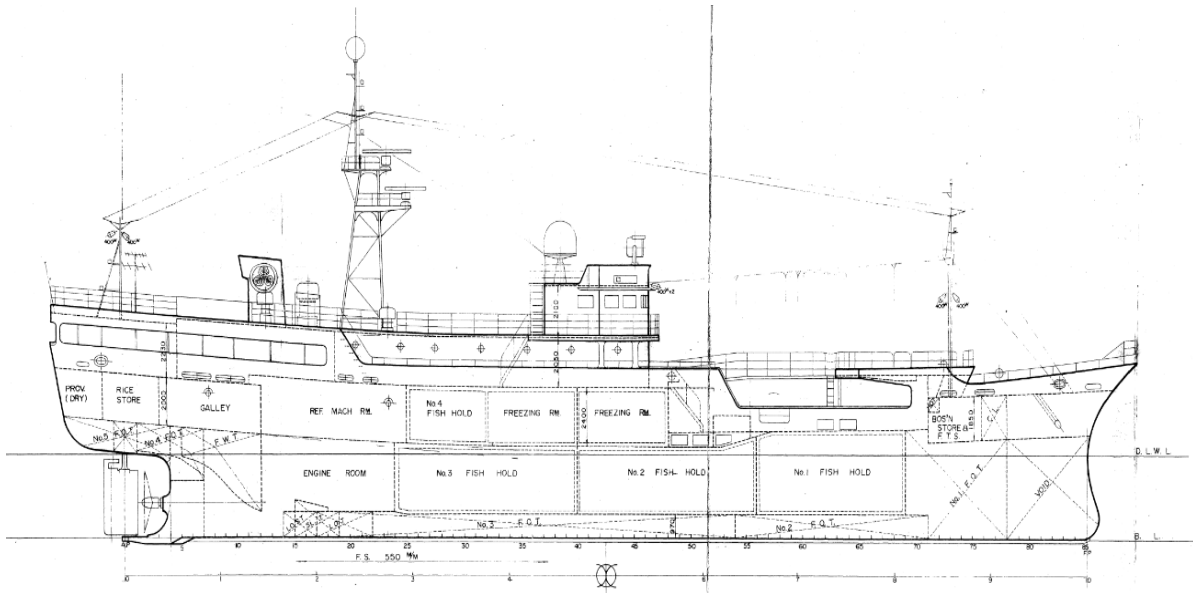

397Ton Tuna Long Liner (1989)

Built Year	Jan. 1989, Japan
Flag	Japan
GRT	397Ton
L(LOA)XBXD	46.9 X 8.70 X 3.8M (Max. draft 3.44m)
M/E	Niigata 6M28BFT, 1000ps (735kw) X 1ea
Speed	Service 10.5knots (Max. 13.78knots)
Complement	25p
Fish Hold	508.0m ³
Refer Hold	92.0m ³
Working Place	33.5m ³
F.O.T.	278m ³
F.W.T.	24.0m ³
Cargo	24.5m ³